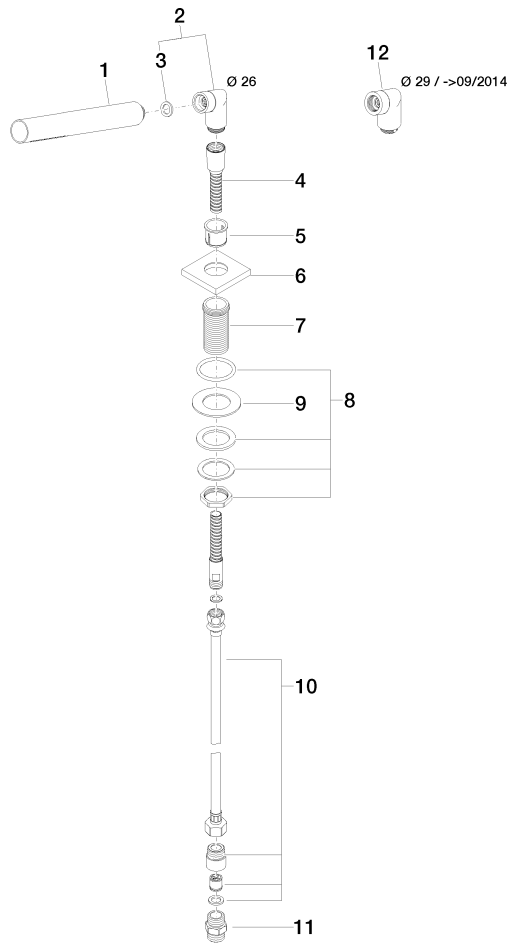

Hand shower set for bath rim or tile edge installation - Chrome

IMO

27 702 980

Fits: IMO, MEM, CL.1, CYO

- COMPACT RAIN, max. flow rate 6.8 l/min (at 3 bar)
- with anti-scale system
- rosette 60 x 60 mm
- hole diameter 32 mm
- metal shower hose 2250mm with integrated anti-twist protection

Two-piece design allows hose to later be changed without dismantling the fitting.

Intrinsic protection against back flow.

	Chrome	27 702 980-00
	Brushed Platinum	27 702 980-06
	Platinum	27 702 980-08
	Dark Chrome	27 702 980-19
	Brushed Durabronze (23kt Gold)	27 702 980-28
	Matte Black	27 702 980-33
	Brushed Champagne (22kt Gold)	27 702 980-46
	Champagne (22kt Gold)	27 702 980-47
	Brushed Chrome	27 702 980-93
	Brushed Dark Platinum	27 702 980-99

27 702 980

Flow rate chart

Certificates

IAPMO\_4976 (5). Belgaqua\_21-383- WRAS\_2209005.  
27\_8.

27 702 980

Parts for other finishes can be found here: Brushed Platinum

Spare parts list

No.	Item Number	Name	Quantity used	Delivery time
1	90 12 11 140 30-00	shower	1	10
2	04 24 04 287 00-00	nipple	1	10
3	90 14 20 002 00 90	seal	1	2
4	28 322 970-00	Metal shower hose 1/2" x 3/8" x 1750 mm - Chrome	1	2
5	90 18 40 085 00 90	sleeve	1	2
6	09 27 68 003-00	rosette	1	10
7	09 30 01 090-07	sleeve	1	30
8	04 23 10 032 46 90	fixing set	1	2
9	09 30 11 060 90	disc	1	2
10	12 505 970 90	High pressure hose 1/2" x 3/8" x 500 mm -	1	2
11	90 24 03 168 00 90	nipple	1	2
12	04 24 04 187 00-00	nipple	1	10