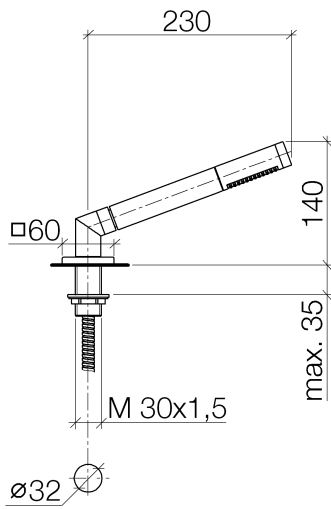

Hand shower set for bath rim or tile edge installation - Chrome

IMO

27 702 980

Fits: IMO, MEM, CL.1, CYO

- COMPACT RAIN, max. flow rate 6.8 l/min (at 3 bar)
- with anti-scale system
- rosette 60 x 60 mm
- hole diameter 32 mm
- metal shower hose 2250mm with integrated anti-twist protection

Two-piece design allows hose to later be changed without dismantling the fitting.

Intrinsic protection against back flow.

	Chrome	27 702 980-00
	Brushed Platinum	27 702 980-06
	Platinum	27 702 980-08
	Dark Chrome	27 702 980-19
	Brushed Durabronze (23kt Gold)	27 702 980-28
	Matte Black	27 702 980-33
	Brushed Champagne (22kt Gold)	27 702 980-46
	Champagne (22kt Gold)	27 702 980-47
	Brushed Chrome	27 702 980-93
	Brushed Dark Platinum	27 702 980-99

27 702 980

Flow rate chart

Certificates

IAPMO\_4976 (5). Belgaqua\_21-383- WRAS\_2209005.  
27\_8.

27 702 980

Parts for other finishes can be found here: Brushed Platinum

Spare parts list

No.	Item Number	Name	Quantity used	Delivery time
1	90 12 11 140 30-00	shower	1	10
2	04 24 04 287 00-00	nipple	1	10
3	90 14 20 002 00 90	seal	1	2
4	28 322 970-00	Metal shower hose 1/2" x 3/8" x 1750 mm - Chrome	1	2
5	90 18 40 085 00 90	sleeve	1	2
6	09 27 68 003-00	rosette	1	10
7	09 30 01 090-07	sleeve	1	30
8	04 23 10 032 46 90	fixing set	1	2
9	09 30 11 060 90	disc	1	2
10	12 505 970 90	High pressure hose 1/2" x 3/8" x 500 mm -	1	2
11	90 24 03 168 00 90	nipple	1	2
12	04 24 04 187 00-00	nipple	1	10